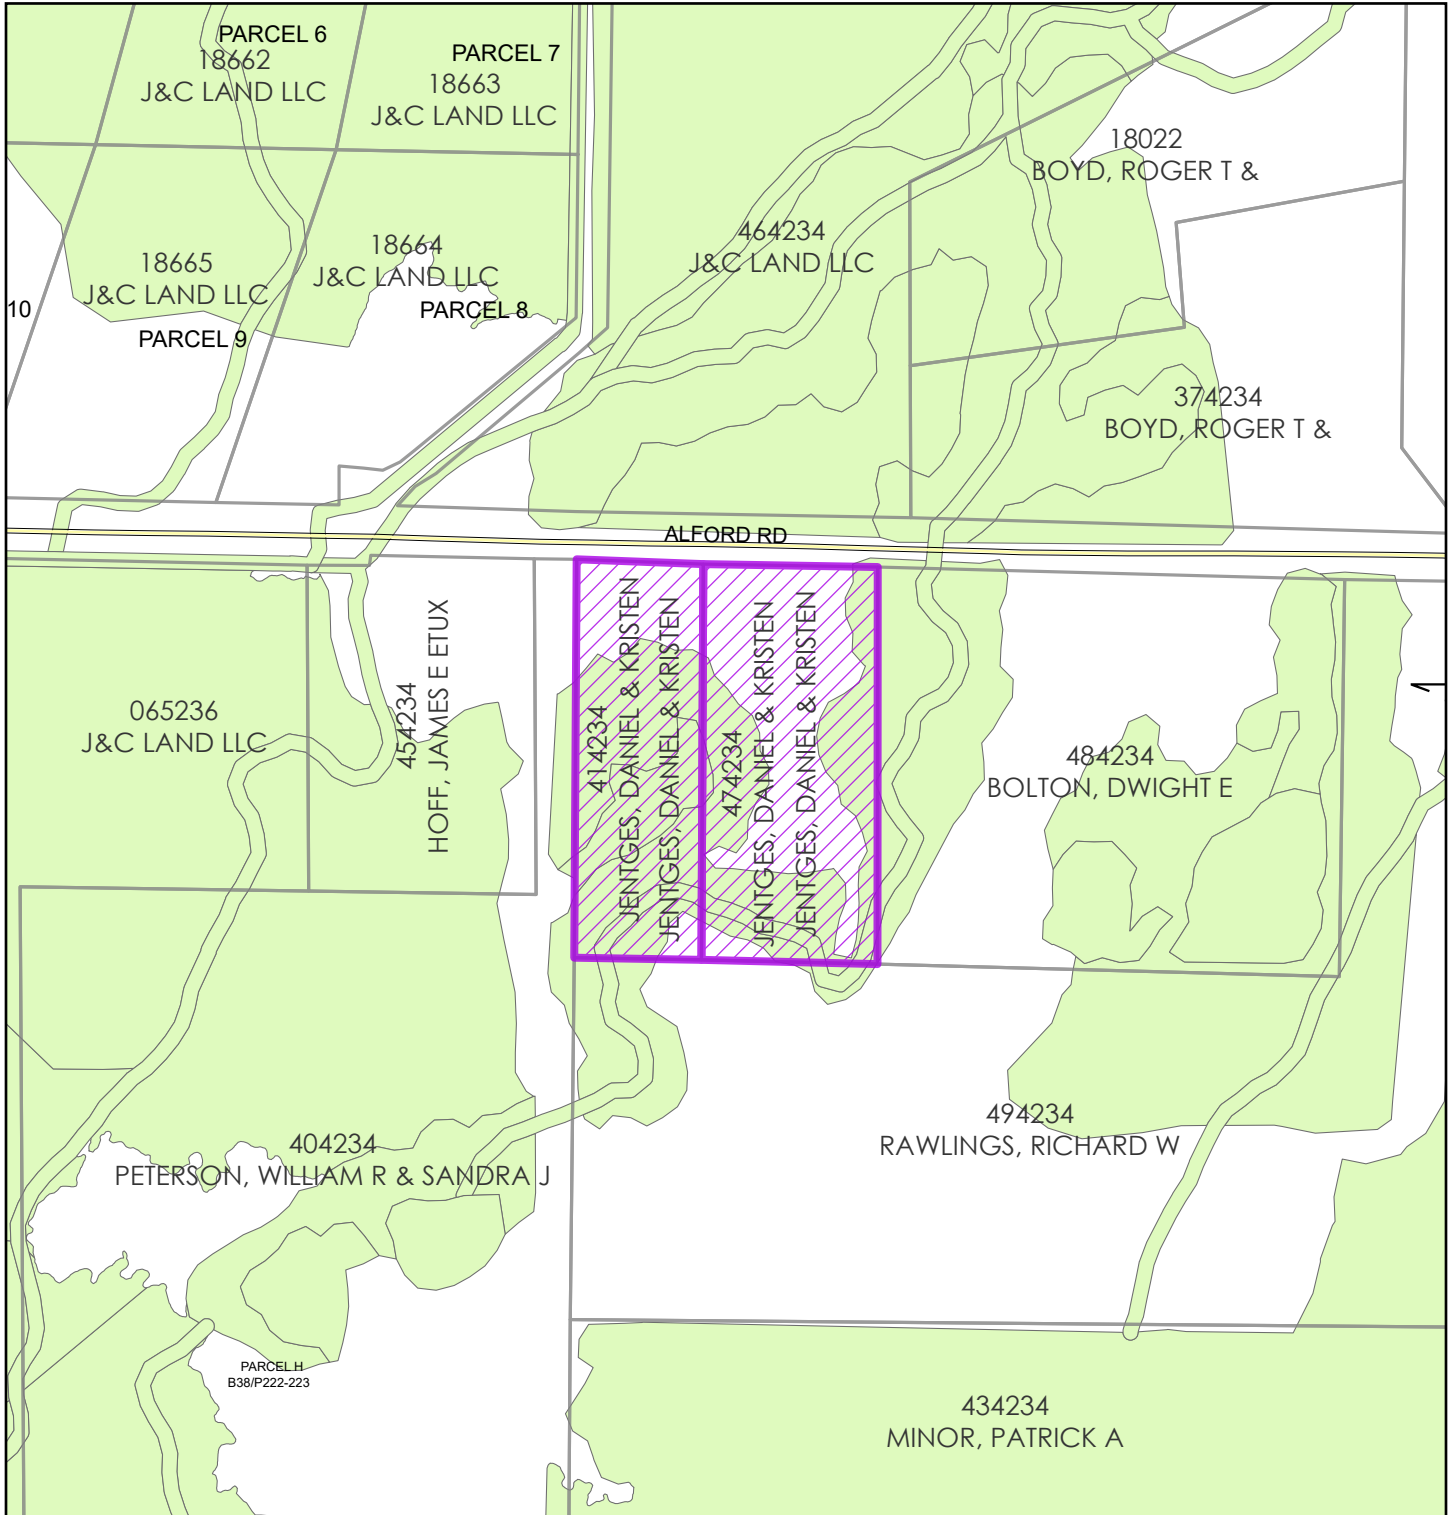

CU-26-00001 Jentges

Critical Areas

2026

Coordinate System: NAD 1983 StatePlane Washington South FIPS 4602 Feet